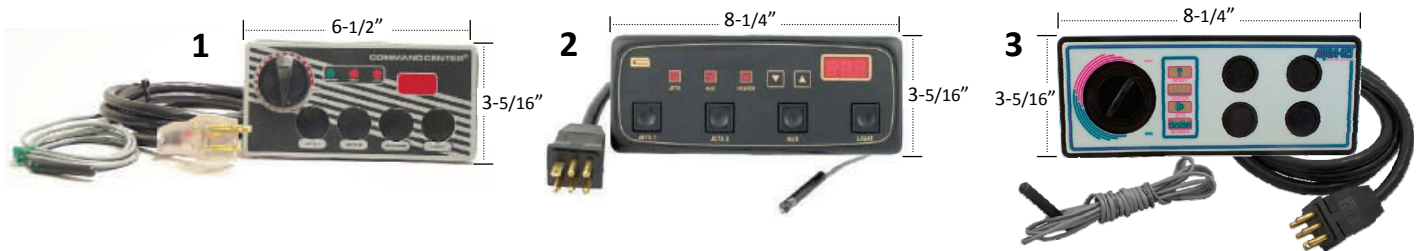

## TOPSIDE PANELS - TECMARK & LEN GORDON

### TECMARK & LEN GORDON

Item	Part No.	Description	List \$
1	1-TMCC4D-120-101-00	TECMARK Command Center 120V 4-button w/DISPLAY	285.49
	1-TMCC4-120-101-00	TECMARK Command Center 120V 4-button - no display	219.60
—	1-TMCC2-120-101-00	TECMARK Command Center 120V 2-button - no display	217.68
	1-628TML	Overlay for Command Center - 2, 3 or 4 button	12.32
2	1-LG932449-120	LEN GORDON Digital Topside 120V 4-button w/DISPLAY (same as 932446-120)	399.88
3	1-LG930746-516	LEN GORDON Aqua-Set 120V 4-button w/DISPLAY (same as 930750-516)	285.17
—	1-LG930630-516	LEN GORDON Aqua-Set 120V 2-button w/DISPLAY	285.17

### PANEL ADAPTERS

Part No.	Description	List \$
4-60-0010AS	Grey - 8"x3-1/4"x 3/8" PVC	27.50
4-60-0010B	Black - 8"x3-1/4"x 1/16" PVC*	27.50
4-60-TM20205AA	Adapter plate - TecMark	24.25

\*a versatile and flexible self-adhesive adapter that can easily be trimmed with a knife to fit virtually any panel!

### CTI PANEL GASKETS

Item	Part No.	Description	List \$
1	4-60-0606A	3" x 6" Oval	8.45
2	4-60-0604A	2" x 5" Rectangle	9.46
3	4-60-0608	2" Round	2.64