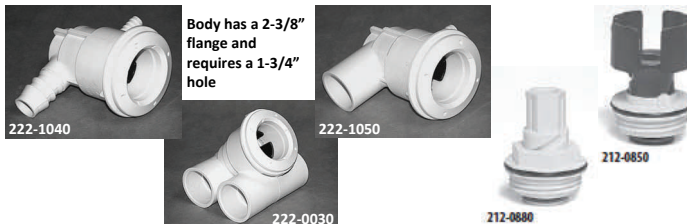

### MINI JET BODY & INTERNAL ASSEMBLY

Part No.	Description	List \$
4-60-WW212-0850	Internal nozzle assy - Old Style	5.59
4-60-WW212-0880	Internal nozzle assy - New Style	5.59
4-60-WW805-0025	O-ring for internal - Large	0.30
4-60-WW805-0016V	O-ring for internal - Small	0.49
4-60-WW222-0030	Body - 1-1/2"s x 1"s tee style	
4-60-WW222-1050	Body - 3/4"s x 3/8"b	12.98
4-60-WW222-1040	Body - 3/4"b x 3/8"b	12.98