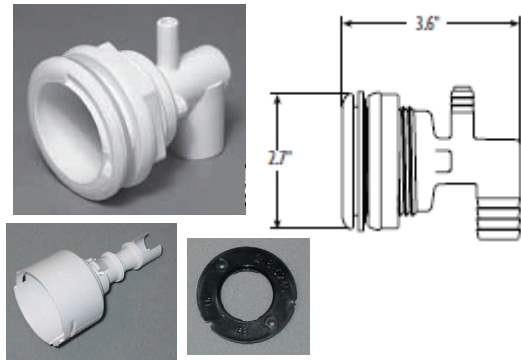

MINI STORM JET BODY & COMPONENTS

Part No.	Description
4-60-WW212-0300	Body 3/4"rb X 3/8"rb
4-60-WW212-0310	Body 3/4"s X 3/8"rb
4-60-WW218-6930	Diffuser - 5/16 orifice
4-60-WW218-6940	Retainer Ring

List $
8.70
8.70
5.20
1.30