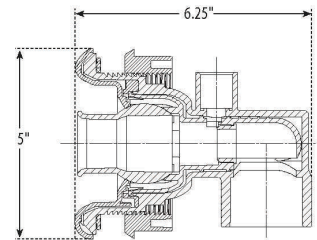

BODY

4-60-WW212-2000	1-1/2"s x 1/2"s	16.85
4-60-WW212-2010	1.0"s x 1/2"s	16.85