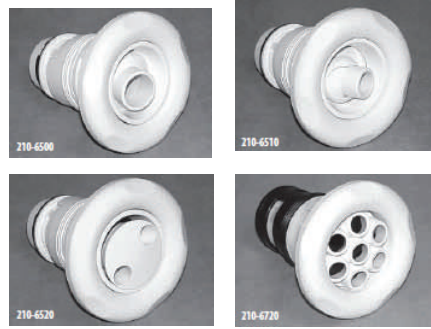

POLY JET INTERNAL - 5-SCALLOP

3-1/2" DIA. FACE	4-1/4" DIA. LARGE FACE
<u>DIRECTIONAL</u>	
4-60-WW210-6501	Black
4-60-WW210-6507	Grey
<u>ROTO</u>	
4-60-WW210-6511	Black
4-60-WW210-6517	Grey
<u>ROTO - LARGE FACE</u>	
4-60-WW210-6551	Black
<u>PULSATOR</u>	
4-60-WW210-7750	White
4-60-WW210-7757	Grey
<u>PULSATOR - LARGE FACE</u>	
4-60-WW210-6560	White
4-60-WW210-6567	Grey

<u>MASSAGE</u>	
4-60-WW210-6720	White
4-60-WW210-6721	Black
4-60-WW210-6727	Grey
<u>MASSAGE - LARGE FACE</u>	
4-60-WW210-6737