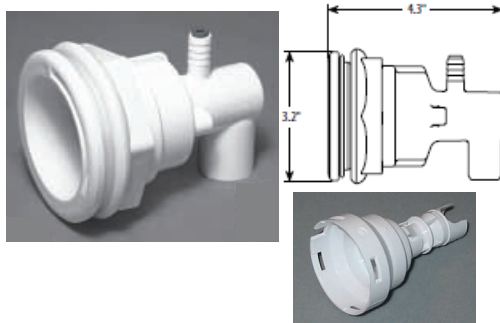

POLY STORM JET BODY & COMPONENTS

Part No.	Description
4-60-WW212-0400	Body 3/4"rb X 3/8"rb
4-60-WW212-0410	Body 3/4"s X 3/8"rb
4-60-WW218-4000	Diffuser - 5/16 orifice

List $
9.79
9.79
6.50