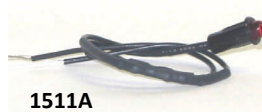

### LED INDICATOR

<u>Part No.</u>	<u>Description</u>	<u>List \$</u>
4-10-1511A	240V Red LED indicator	8.45
4-10-0604	Adapter Grommet	0.75