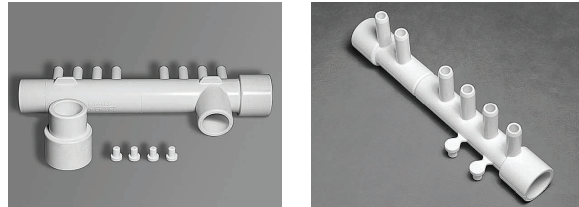

PVC FITTINGS - MANIFOLDS - AIR

MANIFOLDS

<u>Part No.</u>	<u>Description</u>	<u>List \$</u>
4-60-WW672-0410	1.0s x 1.0spg x (12)3/8b	6.79
4-60-WW672-4340	1.0s x 1.0spg x (8)3/8b	5.19
4-60-WW425-4000	1.5s x 1.5spg x (6)3/8b	12.03
4-60-WW672-4510	1.5s x 1.5spg x (2)3/8b	9.02

<u>Part No.</u>	<u>Description</u>	<u>List \$</u>
4-60-WW672-0420	1.5s x 1.5spg x (16)3/8b	11.40
4-60-WW672-4660	1.5s x 1.5spg x (10)3/8b	16.15

<u>Part No.</u>	<u>Description</u>	<u>List \$</u>
4-60-WW672-4370	1.0spg x (8)3/8b	5.35
4-60-WW672-4690	1/2s x 1/2s x (6)3/8b	7.95

<u>Part No.</u>	<u>Description</u>	<u>List \$</u>
4-60-WW425-5010	1.0spg x 3/8b	2.75
4-60-WW672-4010	1.0spg x (2)3/8b	2.75
4-60-WW672-4030	1.0spg x (4)3/8b	3.19

<u>Part No.</u>	<u>Description</u>	<u>List \$</u>
4-60-WW672-5060	1.0s x 1.0s x (6)3/8b	6.10
4-60-WW672-5070	1.0s x 1.0s x (8)3/8b	6.10
4-60-WW672-5080	1.0s x 1.0s x (10)3/8b	6.10

<u>Part No.</u>	<u>Description</u>	<u>List \$</u>
4-60-WW413-4350	1.0s x 1.0s x 3/8b	2.89
4-60-WW425-4040	1.0s x 3/8b	2.89

MANIFOLD PLUG - 3/8"

<u>Part No.</u>	<u>Description</u>	<u>List \$</u>
4-60-WW715-9870	3/8 spg	1.02