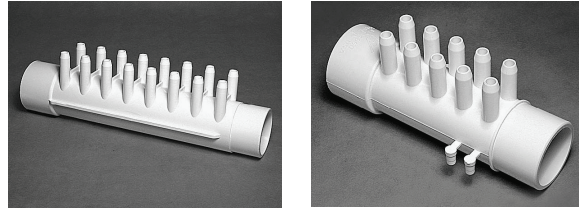

PVC FITTINGS - MANIFOLDS - AIR

MANIFOLDS

<u>Part No.</u>	<u>Description</u>	<u>List \$</u>
4-60-WW672-0410	1.0s x 1.0spg x (12)3/8b	6.79
4-60-WW672-4340	1.0s x 1.0spg x (8)3/8b	5.19
4-60-WW425-4000	1.5s x 1.5spg x (6)3/8b	12.03
4-60-WW672-4510	1.5s x 1.5spg x (2)3/8b	9.02

<u>Part No.</u>	<u>Description</u>	<u>List \$</u>
4-60-WW672-0420	1.5s x 1.5spg x (16)3/8b	11.40
4-60-WW672-4660	1.5s x 1.5spg x (10)3/8b	16.15

<u>Part No.</u>	<u>Description</u>	<u>List \$</u>
4-60-WW672-4370	1.0spg x (8)3/8b	5.35
4-60-WW672-4690	1/2s x 1/2s x (6)3/8b	7.95

<u>Part No.</u>	<u>Description</u>	<u>List \$</u>
4-60-WW425-5010	1.0spg x 3/8b	2.75
4-60-WW672-4010	1.0spg x (2)3/8b	2.75
4-60-WW672-4030	1.0spg x (4)3/8b	3.19

<u>Part No.</u>	<u>Description</u>	<u>List \$</u>
4-60-WW672-5060	1.0s x 1.0s x (6)3/8b	6.10
4-60-WW672-5070	1.0s x 1.0s x (8)3/8b	6.10
4-60-WW672-5080	1.0s x 1.0s x (10)3/8b	6.10

<u>Part No.</u>	<u>Description</u>	<u>List \$</u>
4-60-WW413-4350	1.0s x 1.0s x 3/8b	2.89
4-60-WW425-4040	1.0s x 3/8b	2.89

MANIFOLD PLUG - 3/8"

<u>Part No.</u>	<u>Description</u>	<u>List \$</u>
4-60-WW715-9870	3/8 spg	1.02