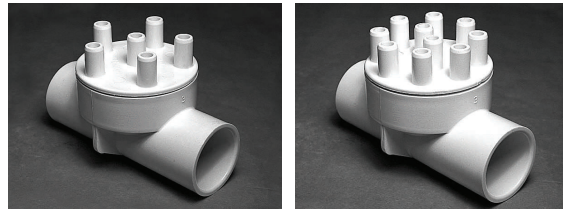

PVC FITTINGS - MANIFOLDS - AIR

MANIFOLDS

<u>Part No.</u>	<u>Description</u>	<u>List \$</u>
4-60-WW672-0410	1.0s x 1.0spg x (12)3/8b	6.79
4-60-WW672-4340	1.0s x 1.0spg x (8)3/8b	5.19
4-60-WW425-4000	1.5s x 1.5spg x (6)3/8b	12.03
4-60-WW672-4510	1.5s x 1.5spg x (2)3/8b	9.02

<u>Part No.</u>	<u>Description</u>	<u>List \$</u>
4-60-WW672-0420	1.5s x 1.5spg x (16)3/8b	11.40
4-60-WW672-4660	1.5s x 1.5spg x (10)3/8b	16.15

<u>Part No.</u>	<u>Description</u>	<u>List \$</u>
4-60-WW672-4370	1.0spg x (8)3/8b	5.35
4-60-WW672-4690	1/2s x 1/2s x (6)3/8b	7.95

<u>Part No.</u>	<u>Description</u>	<u>List \$</u>
4-60-WW425-5010	1.0spg x 3/8b	2.75
4-60-WW672-4010	1.0spg x (2)3/8b	2.75
4-60-WW672-4030	1.0spg x (4)3/8b	3.19

<u>Part No.</u>	<u>Description</u>	<u>List \$</u>
4-60-WW672-5060	1.0s x 1.0s x (6)3/8b	6.10
4-60-WW672-5070	1.0s x 1.0s x (8)3/8b	6.10
4-60-WW672-5080	1.0s x 1.0s x (10)3/8b	6.10

<u>Part No.</u>	<u>Description</u>	<u>List \$</u>
4-60-WW413-4350	1.0s x 1.0s x 3/8b	2.89
4-60-WW425-4040	1.0s x 3/8b	2.89

MANIFOLD PLUG - 3/8"

<u>Part No.</u>	<u>Description</u>	<u>List \$</u>
4-60-WW715-9870	3/8 spg	1.02