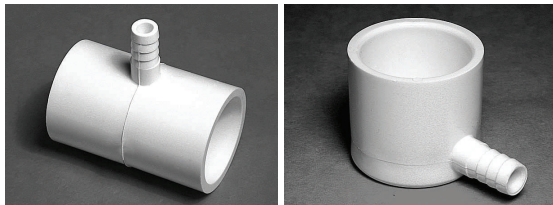

PVC FITTINGS - MANIFOLDS - AIR

MANIFOLDS

<u>Part No.</u>	<u>Description</u>	<u>List \$</u>
4-60-WW672-0410	1.0s x 1.0spg x (12)3/8b	6.79
4-60-WW672-4340	1.0s x 1.0spg x (8)3/8b	5.19
4-60-WW425-4000	1.5s x 1.5spg x (6)3/8b	12.03
4-60-WW672-4510	1.5s x 1.5spg x (2)3/8b	9.02

<u>Part No.</u>	<u>Description</u>	<u>List \$</u>
4-60-WW672-0420	1.5s x 1.5spg x (16)3/8b	11.40
4-60-WW672-4660	1.5s x 1.5spg x (10)3/8b	16.15

<u>Part No.</u>	<u>Description</u>	<u>List \$</u>
4-60-WW672-4370	1.0spg x (8)3/8b	5.35
4-60-WW672-4690	1/2s x 1/2s x (6)3/8b	7.95

<u>Part No.</u>	<u>Description</u>	<u>List \$</u>
4-60-WW425-5010	1.0spg x 3/8b	2.75
4-60-WW672-4010	1.0spg x (2)3/8b	2.75
4-60-WW672-4030	1.0spg x (4)3/8b	3.19

<u>Part No.</u>	<u>Description</u>	<u>List \$</u>
4-60-WW672-5060	1.0s x 1.0s x (6)3/8b	6.10
4-60-WW672-5070	1.0s x 1.0s x (8)3/8b	6.10
4-60-WW672-5080	1.0s x 1.0s x (10)3/8b	6.10

<u>Part No.</u>	<u>Description</u>	<u>List \$</u>
4-60-WW413-4350	1.0s x 1.0s x 3/8b	2.89
4-60-WW425-4040	1.0s x 3/8b	2.89

MANIFOLD PLUG - 3/8"

<u>Part No.</u>	<u>Description</u>	<u>List \$</u>
4-60-WW715-9870	3/8 spg	1.02