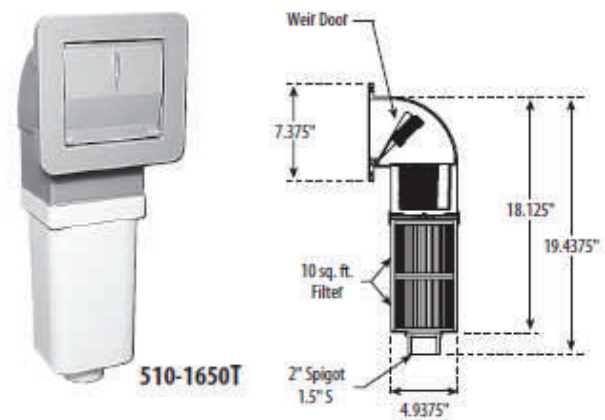

SKIM FILTERS - WATERWAY

SKIM FILTER - FRONT ACCESS 10 SQ.FT.

Part No.	Description	List \$
4-65-WW510-1600	White	149.80
4-65-WW510-1607	Grey	149.80

Includes 1 x 10 sq. ft. Filter Cartridge

SKIM FILTER - FRONT ACCESS 20 SQ.FT.

Part No.	Description	List \$
4-65-WW510-1650T	White	182.53
4-65-WW510-1657T	Grey	182.53

Includes 2 x 10 sq. ft. Filter Cartridge

SKIMMERS - WATERWAY

SKIMMER - FRONT ACCESS

Part No.	Description	List \$
4-65-WW510-1500	White	95.26
4-65-WW510-1507	Grey	95.26

SKIMMER - STRIP STYLE

Part No.	Description	List \$
4-65-WW640-6920	White	30.79
4-65-WW640-6927	Grey	30.79

Requires 1-1/2" Hole, Includes Nut