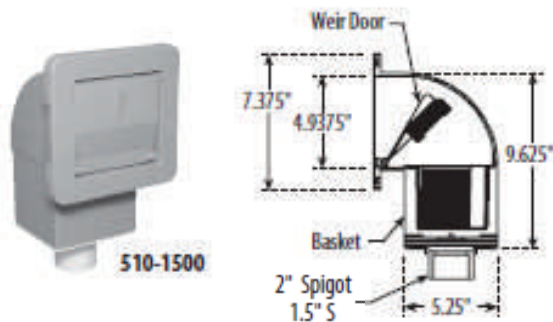

SKIM FILTERS - WATERWAY

SKIM FILTER - FRONT ACCESS 10 SQ.FT.

Part No.	Description	List \$
4-65-WW510-1600	White	149.80
4-65-WW510-1607	Grey	149.80

Includes 1 x 10 sq. ft. Filter Cartridge

SKIM FILTER - FRONT ACCESS 20 SQ.FT.

Part No.	Description	List \$
4-65-WW510-1650T	White	182.53
4-65-WW510-1657T	Grey	182.53

Includes 2 x 10 sq. ft. Filter Cartridge

SKIMMERS - WATERWAY

SKIMMER - FRONT ACCESS

Part No.	Description	List \$
4-65-WW510-1500	White	95.26
4-65-WW510-1507	Grey	95.26

SKIMMER - STRIP STYLE

Part No.	Description	List \$
4-65-WW640-6920	White	30.79
4-65-WW640-6927	Grey	30.79

Requires 1-1/2" Hole, Includes Nut