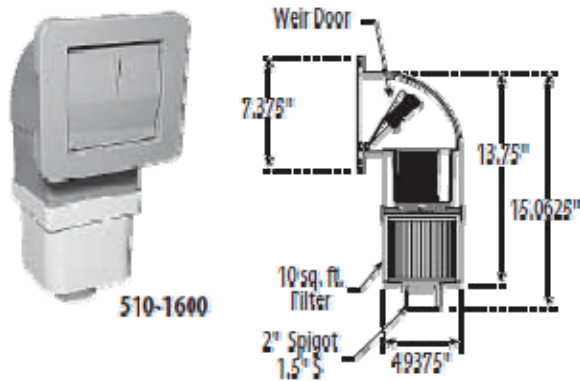

SKIM FILTERS - WATERWAY

SKIM FILTER - FRONT ACCESS 10 SQ.FT.

Part No.	Description	List \$
4-65-WW510-1600	White	149.80
4-65-WW510-1607	Grey	149.80

Includes 1 x 10 sq. ft. Filter Cartridge

SKIM FILTER - FRONT ACCESS 20 SQ.FT.

Part No.	Description	List \$
4-65-WW510-1650T	White	182.53
4-65-WW510-1657T	Grey	182.53

Includes 2 x 10 sq. ft. Filter Cartridge

SKIMMERS - WATERWAY

SKIMMER - FRONT ACCESS

Part No.	Description	List \$
4-65-WW510-1500	White	95.26
4-65-WW510-1507	Grey	95.26

SKIMMER - STRIP STYLE

Part No.	Description	List \$
4-65-WW640-6920	White	30.79
4-65-WW640-6927	Grey	30.79

Requires 1-1/2" Hole, Includes Nut