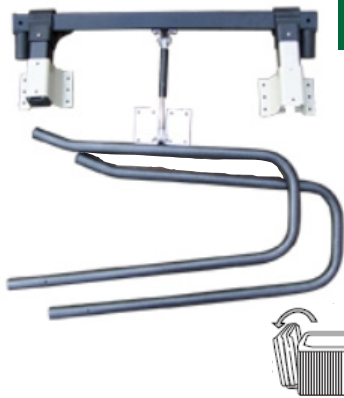

ACCESSORIES - COVER LIFTERS - ABC

COVER BASKET - ABC

PN# 4-90-ABCBASKET
LIST $ 303.04