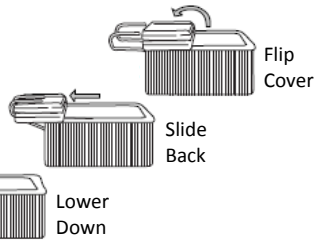

ACCESSORIES - COVER LIFTERS - ABC

COVER BASKET - ABC

PN# 4-90-ABCBASKET
LIST $ 303.04

COVER ROLLER - ABC

PN# 4-90-ABCROLLER
LIST $ 189.79

MASTER COVER LIFTER

LIST $ 249.45
PN# 4-90-STLCOVERLIFT

LIGHT SCONCE - LEISURE CONCEPTS

A VERY VERSATILE SOLAR-POWERED LIGHT SCONCE FOR YOUR SPA, DECK, FENCE, DOCK...ANYWHERE YOU NEED LIGHT!

PN# 4-90-LCLGTDIS
LIST $ 89.50

ACCESSORIES - misc.

SPA CADDY - LEISURE CONCEPTS

PN# 4-90-LCSPCAD LIST $ 69.05

SWIVELS FOR CONVENIENCE!

27 IN. LONG X 19 IN. WIDE

ABC TOWEL BAR

PN# 4-90-ABCTOWELBAR
LIST $ 39.50

SMARTBAR - LEISURE CONCEPTS

PN# 4-90-LCSMTBRD LIST $ 149.50

39 IN. LONG X 14 IN. WIDE