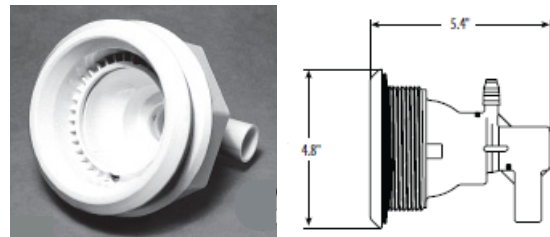

POWER STORM JET BODY & COMPONENTS

Part No.	Description
4-60-WW212-0040	Body 3/4"rb X 3/8"rb
4-60-WW212-0020	Body 3/4"s X 3/8"rb
4-60-WW218-6610	Diffuser
4-60-WW218-7130	Retainer Ring
4-60-WW217-6600	Nozzle - 3/8"
4-60-WW218-6620	Water Ramp

List $
10.69
10.69
10.75
1.55
1.79
1.25