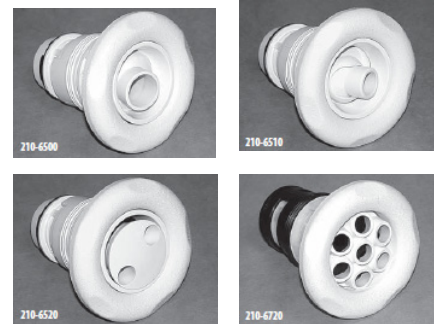

POLY JET INTERNAL - 5-SCALLOP

3-1/2" DIA. FACE		4-1/4" DIA. LARGE FACE	
<u>DIRECTIONAL</u>		<u>LIST $</u>	
4-60-WW210-6501	Black	13.39	
4-60-WW210-6507	Grey	13.39	
 <u>ROTO</u>			
4-60-WW210-6511	Black	31.75	
4-60-WW210-6517	Grey	31.75	
 <u>ROTO - LARGE FACE</u>			
4-60-WW210-6551	Black	37.40	
 <u>PULSATOR</u>			
4-60-WW210-7750	White	31.70	
4-60-WW210-7757	Grey	31.70	
 <u>PULSATOR - LARGE FACE</u>			
4-60-WW210-6560	White	37.45	
4-60-WW210-6567	Grey	37.45	

<u>MASSAGE</u>		
4-60-WW210-6720	White	31.70
4-60-WW210-6721	Black	31.70
4-60-WW210-6727	Grey	31.70
 <u>MASSAGE - LARGE FACE</u>		
4-60-WW210-6737		34.05