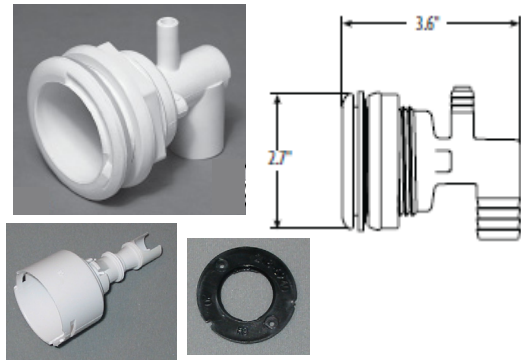

MINI STORM JET BODY & COMPONENTS

Part No.	Description
4-60-WW212-0300	Body 3/4"rb X 3/8"rb
4-60-WW212-0310	Body 3/4"s X 3/8"rb
4-60-WW218-6930	Diffuser - 5/16 orifice
4-60-WW218-6940	Retainer Ring

List $
8.70
8.70
5.20
1.30