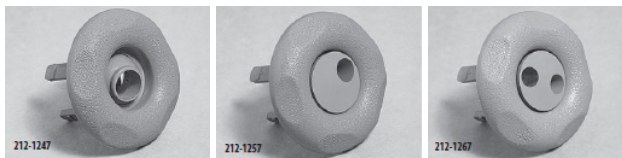

5-POINT SCALLOP - TEXTURED

2-5/8" DIA. FACE

Part No.	Description	List $
4-60-WW212-1240	Directional, White	7.75
4-60-WW212-1247	Directional, Grey	7.75
4-60-WW212-1251	Whirly, Black	12.95
4-60-WW212-1257	Whirly, Grey	12.95
4-60-WW212-1260	Pulsator, White	12.98
4-60-WW212-1261	Pulsator, Black	12.98
4-60-WW212-1267	Pulsator, Grey	12.98