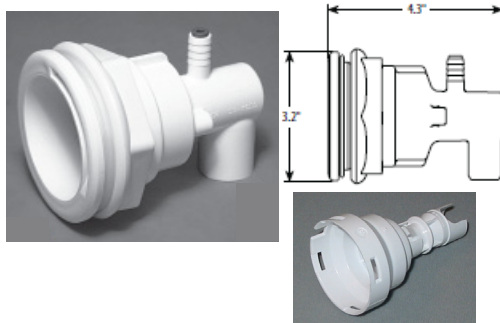

POLY STORM JET BODY & COMPONENTS

Part No.	Description
4-60-WW212-0400	Body 3/4"rb X 3/8"rb
4-60-WW212-0410	Body 3/4"s X 3/8"rb
4-60-WW218-4000	Diffuser - 5/16 orifice

List $
9.79
9.79
6.50