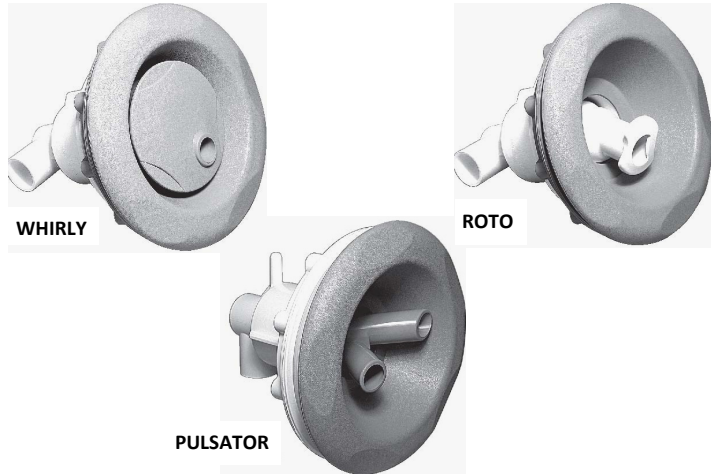

WATERWAY JUMBO STORM & POWER SERIES JETS

JUMBO STORM JET - COMPLETE

7-1/2" DIA. FACE   REQUIRES 5-1/2" HOLE

WHIRLY

		<u>LIST $</u>
4-60-WW210-6800	White	148.50
4-60-WW210-6807	Grey	148.50
4-60-WW210-6801S	Black/SS	185.95
4-60-WWAB2106801TT	Titanium	170.75

PULSATOR

4-60-WW210-6840	White	150.25
4-60-WW210-6841	Black	150.25

ROTO

4-60-WW210-6817	Grey	161.45

MASTER MASSAGE - COMPLETE

7-1/2" DIA. FACE   REQUIRES 5-3/4" HOLE