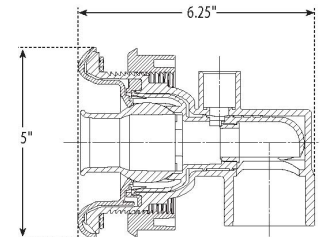

BODY

4-60-WW212-2000	1-1/2"s x 1/2"s	16.85
4-60-WW212-2010	1.0"s x 1/2"s	16.85

Important WHIRLPOOL jet internal not interchangeable with other Power Series jet internals